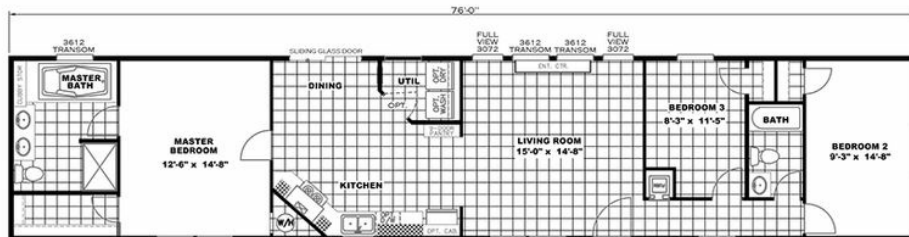

## THE CHESWOLD Model number: 29ANN16763PH20

3 beds • 2 baths • 1216 sq.ft. • 16' width • 76' depth

Our home building facilities invest in continuous product and process improvements. Plans, dimensions, features, materials, specifications and availability are subject to change without notice or obligation. Renderings and floor plans are representative likenesses of our homes and may differ from the actual homes. We invite you to tour a Home Center near you and inspect the highest value in quality housing available or call (302) 734-1740 to speak with a Home Consultant. Copyright 2017, CMH. All rights reserved.

## THE CHESWOLD Model number: 29ANN16763PH20

**3 beds • 2 baths • 1216 sq.ft. • 16' width • 76' depth**

Our home building facilities invest in continuous product and process improvements. Plans, dimensions, features, materials, specifications and availability are subject to change without notice or obligation. Renderings and floor plans are representative likenesses of our homes and may differ from the actual homes. We invite you to tour a Home Center near you and inspect the highest value in quality housing available or call (302) 734-1740 to speak with a Home Consultant. Copyright 2017, CMH. All rights reserved.