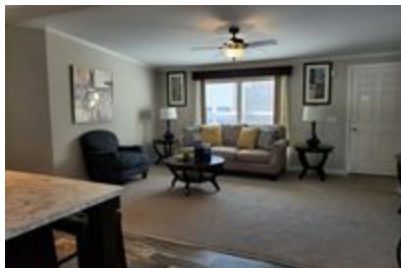

### THE COMFORT II Model number: 56CFT28643AH20

3 beds • 2 baths • 1792 sq.ft. • 28' width • 64' depth

Our home building facilities invest in continuous product and process improvements. Plans, dimensions, features, materials, specifications and availability are subject to change without notice or obligation. Renderings and floor plans are representative likenesses of our homes and may differ from the actual homes. We invite you to tour a Home Center near you and inspect the highest value in quality housing available or call (302) 734-1740 to speak with a Home Consultant. Copyright 2017, CMH. All rights reserved.